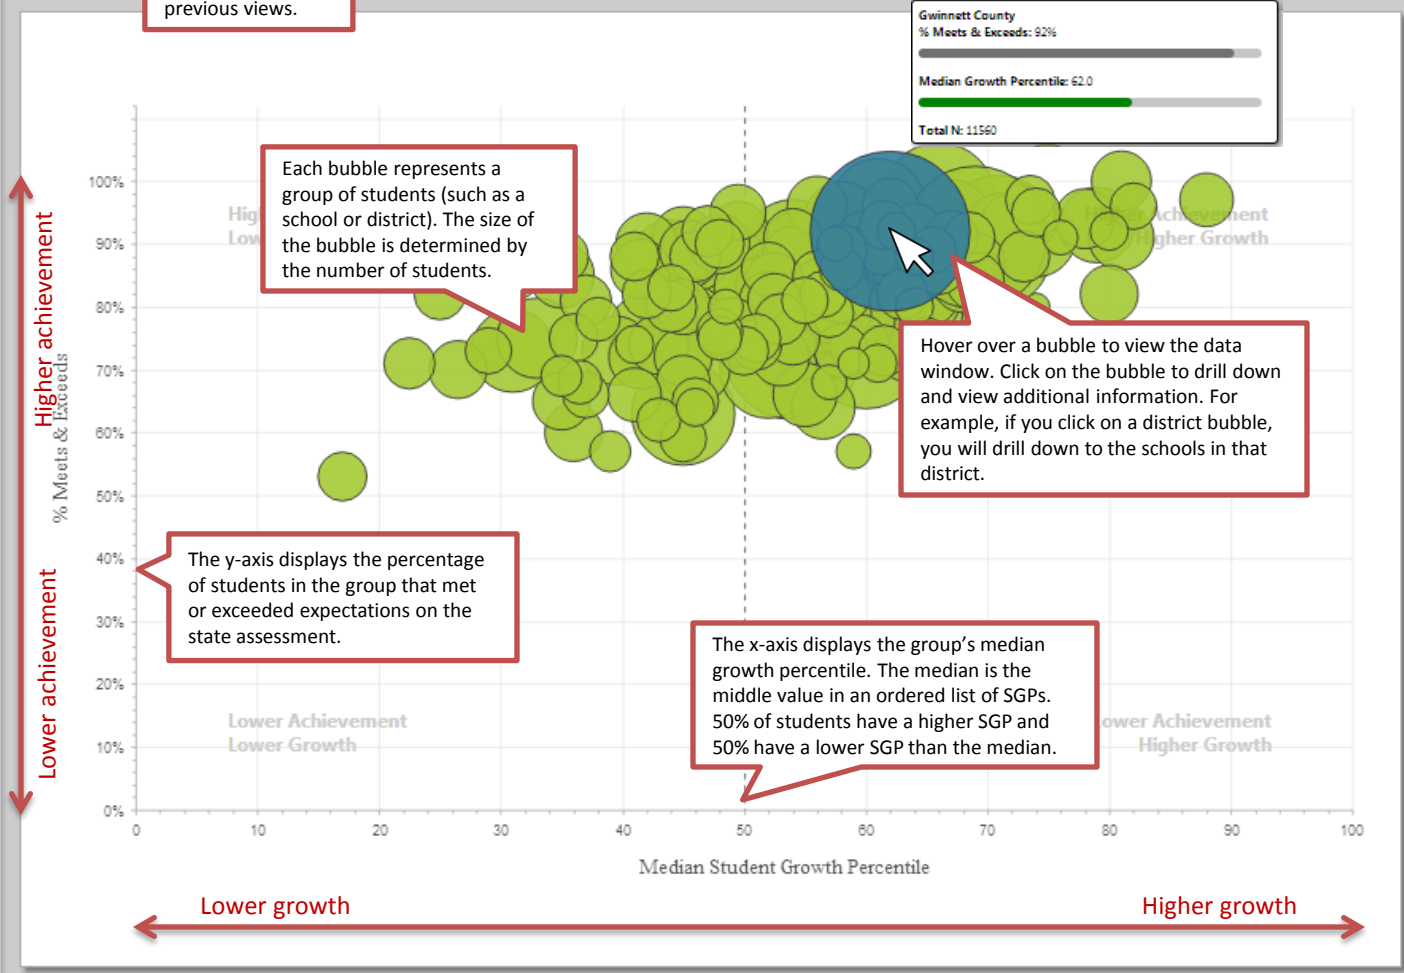

Navigating the Georgia Student Growth Model Data Tool

Georgia Student Growth Model

Total > State : GA

Year: 2013 Assessment: CRCT Subject: Mathematics Grade: 06 Perspective: By District

Use the drop-down menus to select the school year, assessment, subject, grade, and perspective.

Visit the GSGM website for more information on SGPs.

Print the current page.

Use the hyperlinks to go back to previous views.

1. Search
2. ### Districts
3. Hold CTRL key to multiselect
4. Forsyth County
   - Franklin County
   - Fulton County
   - Fulton Leadership Academy
   - Gainesville City
   - Georgia Connections Academy
   - Gilmer County
   - Glascok County
   - Glynn County
   - Gordon County
   - Grady County
   - Greene County
   - **Gwinnett County**
   - Habersham County
   - Hall County
   - Hancock County
   - Haralson County
   - Harris County
   - Hart County
   - Heard County
   - Henry County
   - Heritage Preparatory Academy School
   - Houston County
   - Irwin County
   - Ivy Prep Academy at Kirkwood for Girls School
   - Ivy Preparatory Academy School
   - Ivy Preparatory Young Men's Leadership Academy

Search for a district or school.

Select a district or school from the menu to highlight its bubble. Hold CTRL to select multiple districts or schools.