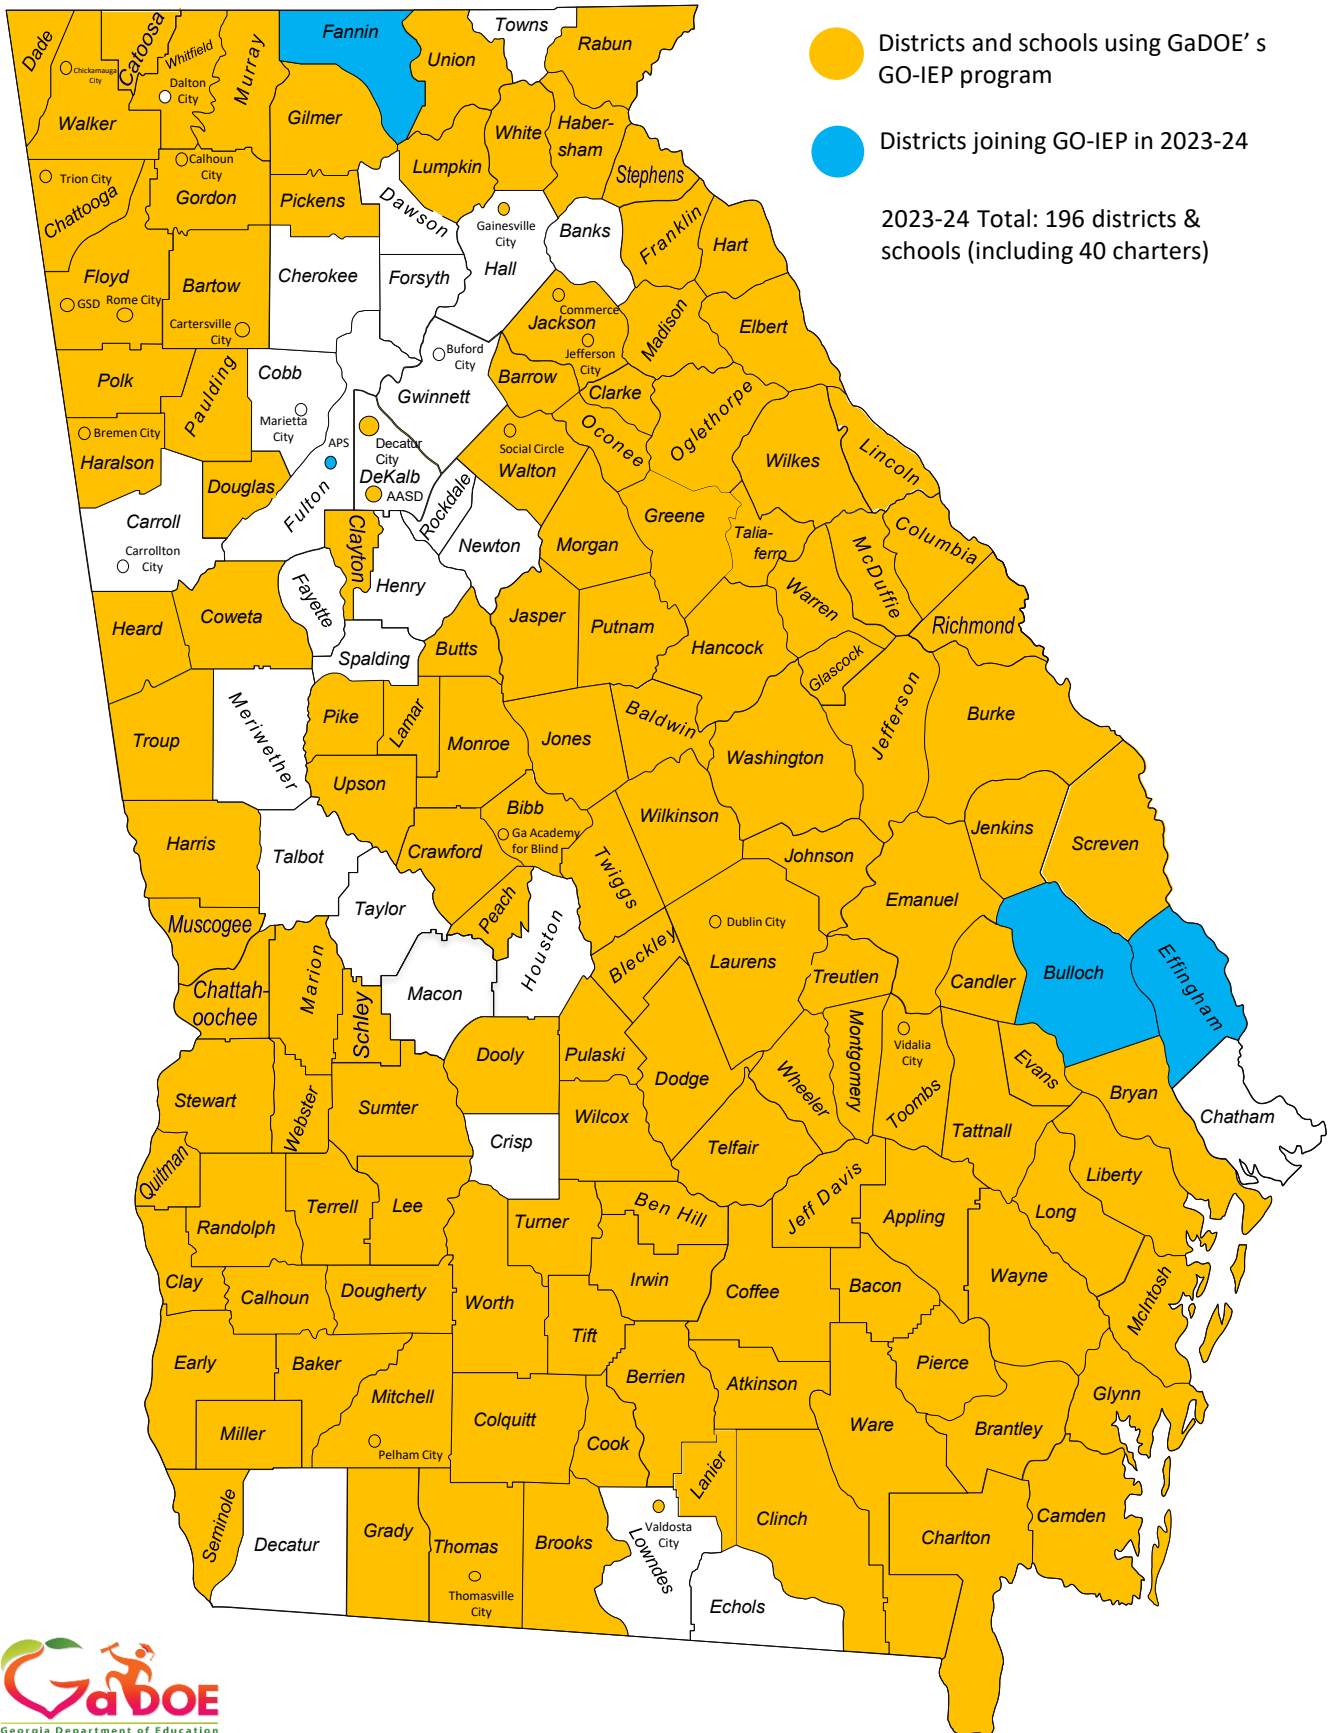

# Georgia GO-IEP Districts and Schools Map: 2023-24

[Sankofa Montessori](#)  
Schley County  
School for Arts Infused Learning Charter (SAIL)  
Scintilla Charter  
Screven County  
Seminole County  
SLAM Academy of Atlanta  
Social Circle City  
SOWEGA Stem Charter School  
Spring Creek Charter Academy  
Statesboro STEAM Academy  
Stephens County  
Stewart County  
Sumter County  
Taliaferro County  
Tattnall County  
Telfair County  
Terrell County  
Thomas County  
Thomasville City  
Thomaston-Upson County  
Tift County  
Toombs County  
Treutlen County  
Trion City  
Troup County  
Turner County  
Twiggs County  
Union County  
Utopian Academy for the Arts  
[Utopian Academy for the Arts Trilith](#)  
Valdosta City  
Vidalia City  
Walker County  
Walton County  
Ware County  
Warren County  
Washington County  
Wayne County  
Webster County  
Wheeler County  
White County  
Whitfield County  
Wilcox County  
Wilkes County  
Wilkinson County  
Worth County  
Yi Hwang Academy of Language Excellence (YHALE)