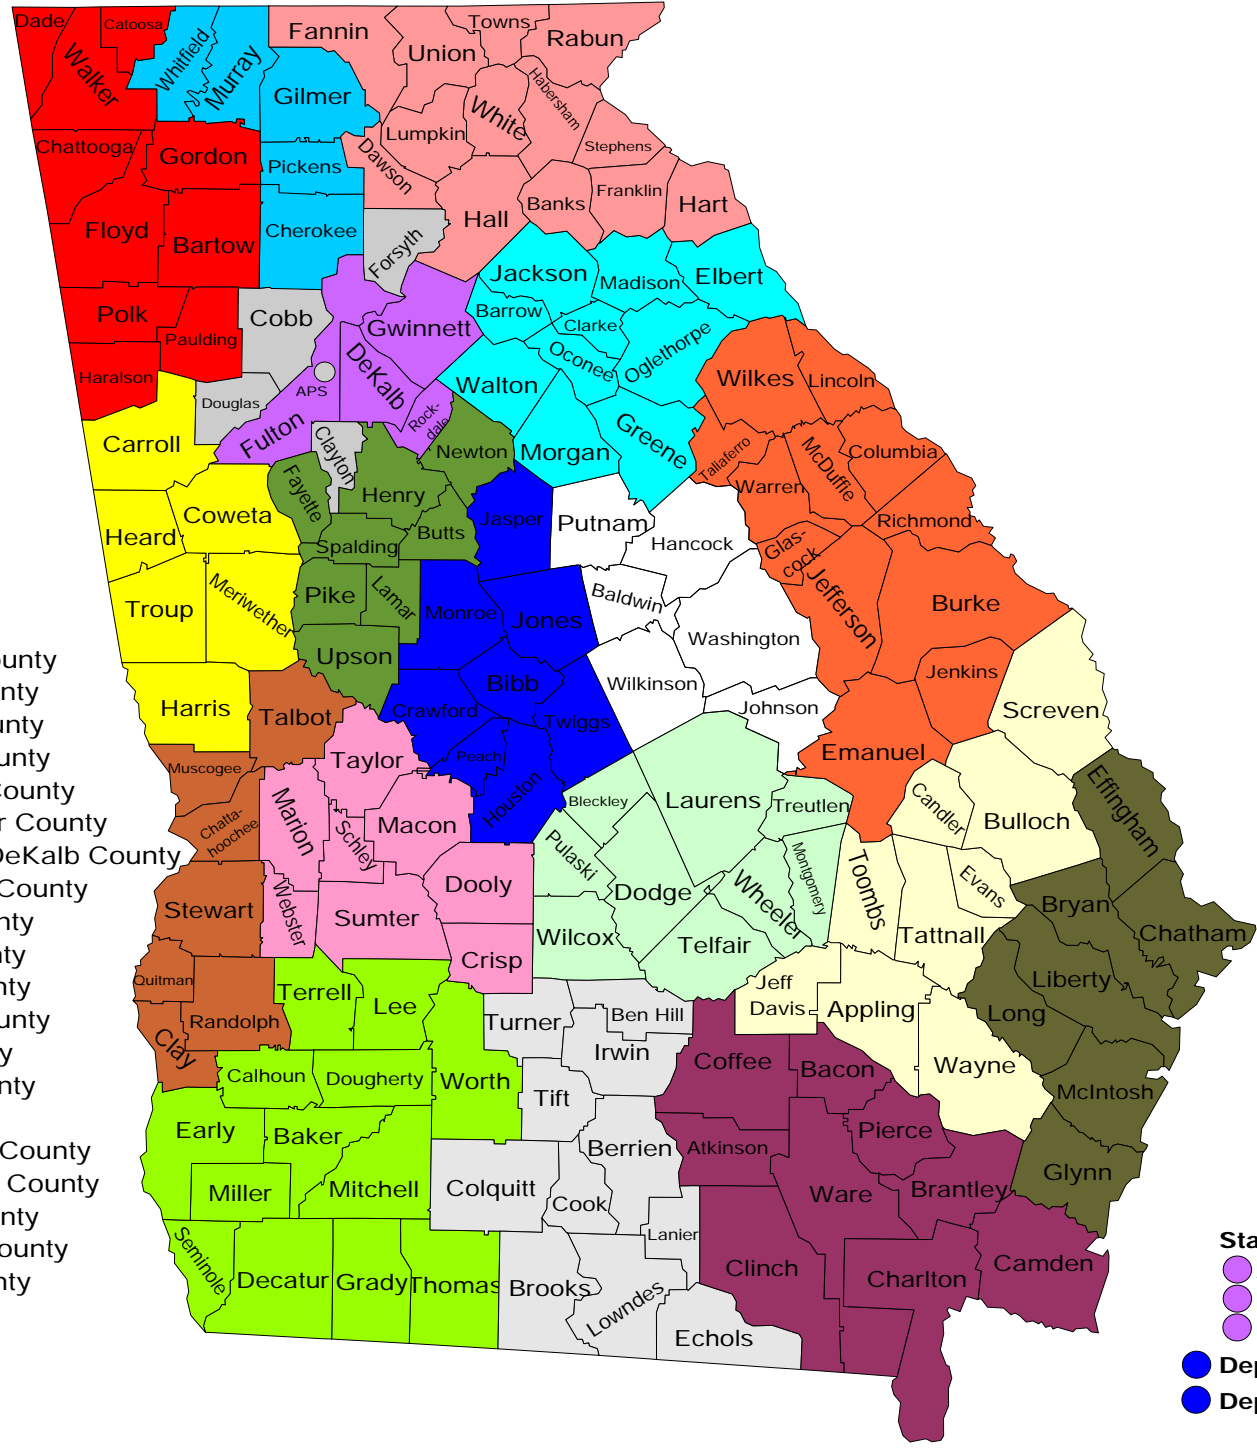

Division for Special Education Services and Supports - District Liaisons

- Bremen City in Haralson County
- Buford City in Gwinnett County
- Calhoun City in Gordon County
- Carrollton City in Carroll County
- Cartersville City in Bartow County
- Chickamauga City in Walker County
- City Schools of Decatur in DeKalb County
- Commerce City in Jackson County
- Dalton City in Whitfield County
- Dublin City in Laurens County
- Gainesville City in Hall County
- Jefferson City in Barrow County
- Marietta City in Cobb County
- Pelham City in Mitchell County
- Rome City in Floyd County
- Social Circle City in Walton County
- Thomasville City in Thomas County
- Trion City in Chattooga County
- Valdosta City in Lowndes County
- Vidalia City in Toombs County

- - 1 - Paula Gibson
- - 2 - Paula Gibson
- - 3 - Kriszti Kilpatrick
- - 4 - East - Glenda Henderson
- - 4 - West - Glenda Henderson
- - 5 - Flo Bry
- - 6 - Ron Washington
- - 7 - Kriszti Kilpatrick
- - 8 - Ron Washington
- - 9 - Jody Blakley
- - 10 - Emily Adams
- - 11 - Carla Carter
- - 12 - Carla Carter
- - 13 - Flo Bry
- - 14 - Laurie Ponsell
- - 15 - Laurie Ponsell
- - 16 - Bridget Still
- - 17 - Bridget Still
- - 18 - Belinda Tiller

- State Schools**
- Atlanta Area School for the Deaf
 - Georgia Academy for the Blind
 - Georgia School for the Deaf
 - Department of Corrections
 - Department of Juvenile Justice