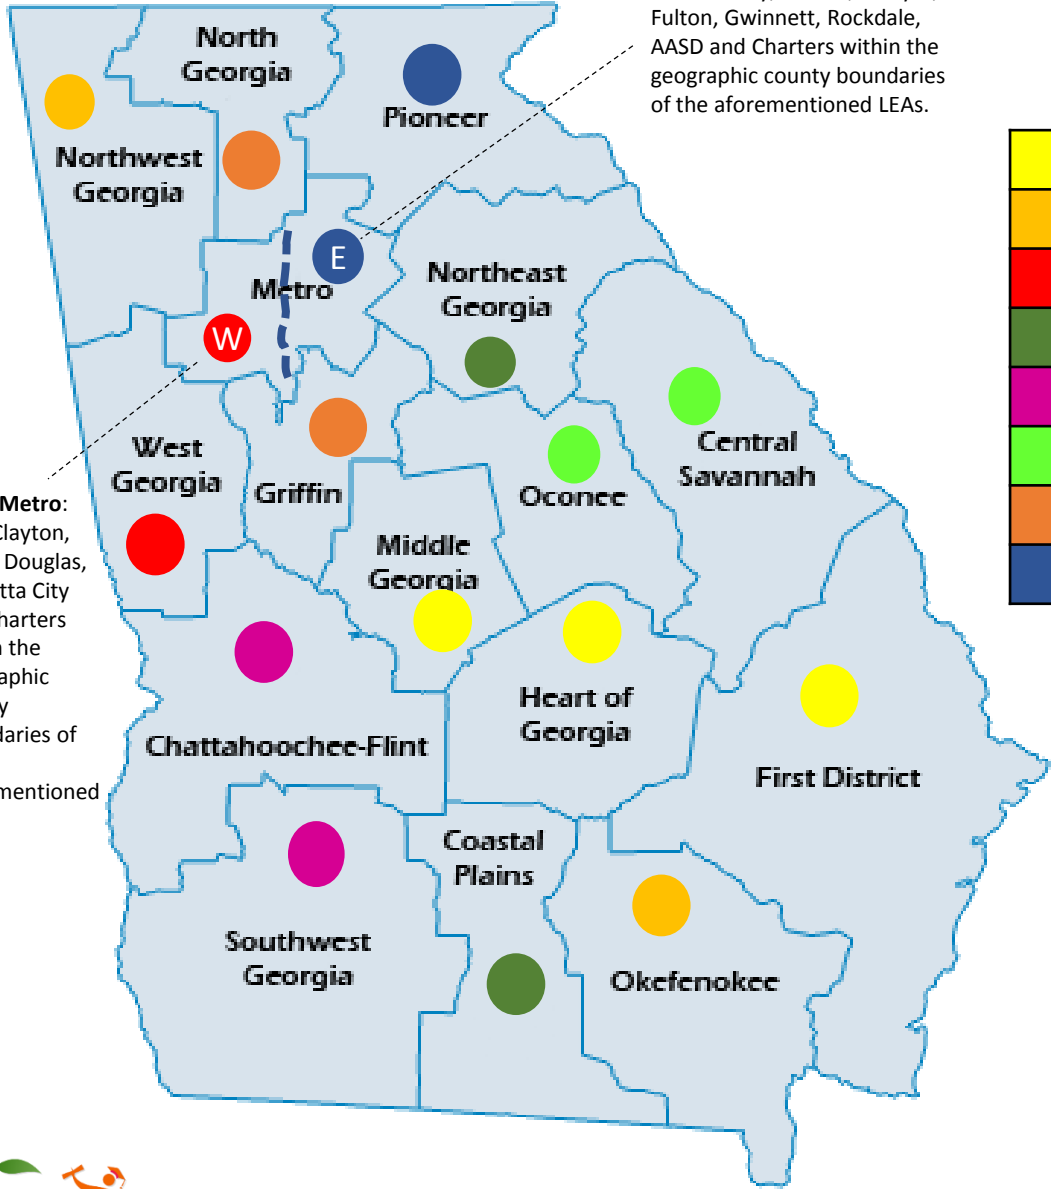

East Metro: Buford City, Decatur City, Dekalb, Forsyth, Fulton, Gwinnett, Rockdale, AASD and Charters within the geographic county boundaries of the aforementioned LEAs.

West Metro: APS, Clayton, Cobb, Douglas, Marietta City and Charters within the geographic county boundaries of the aforementioned LEAs.