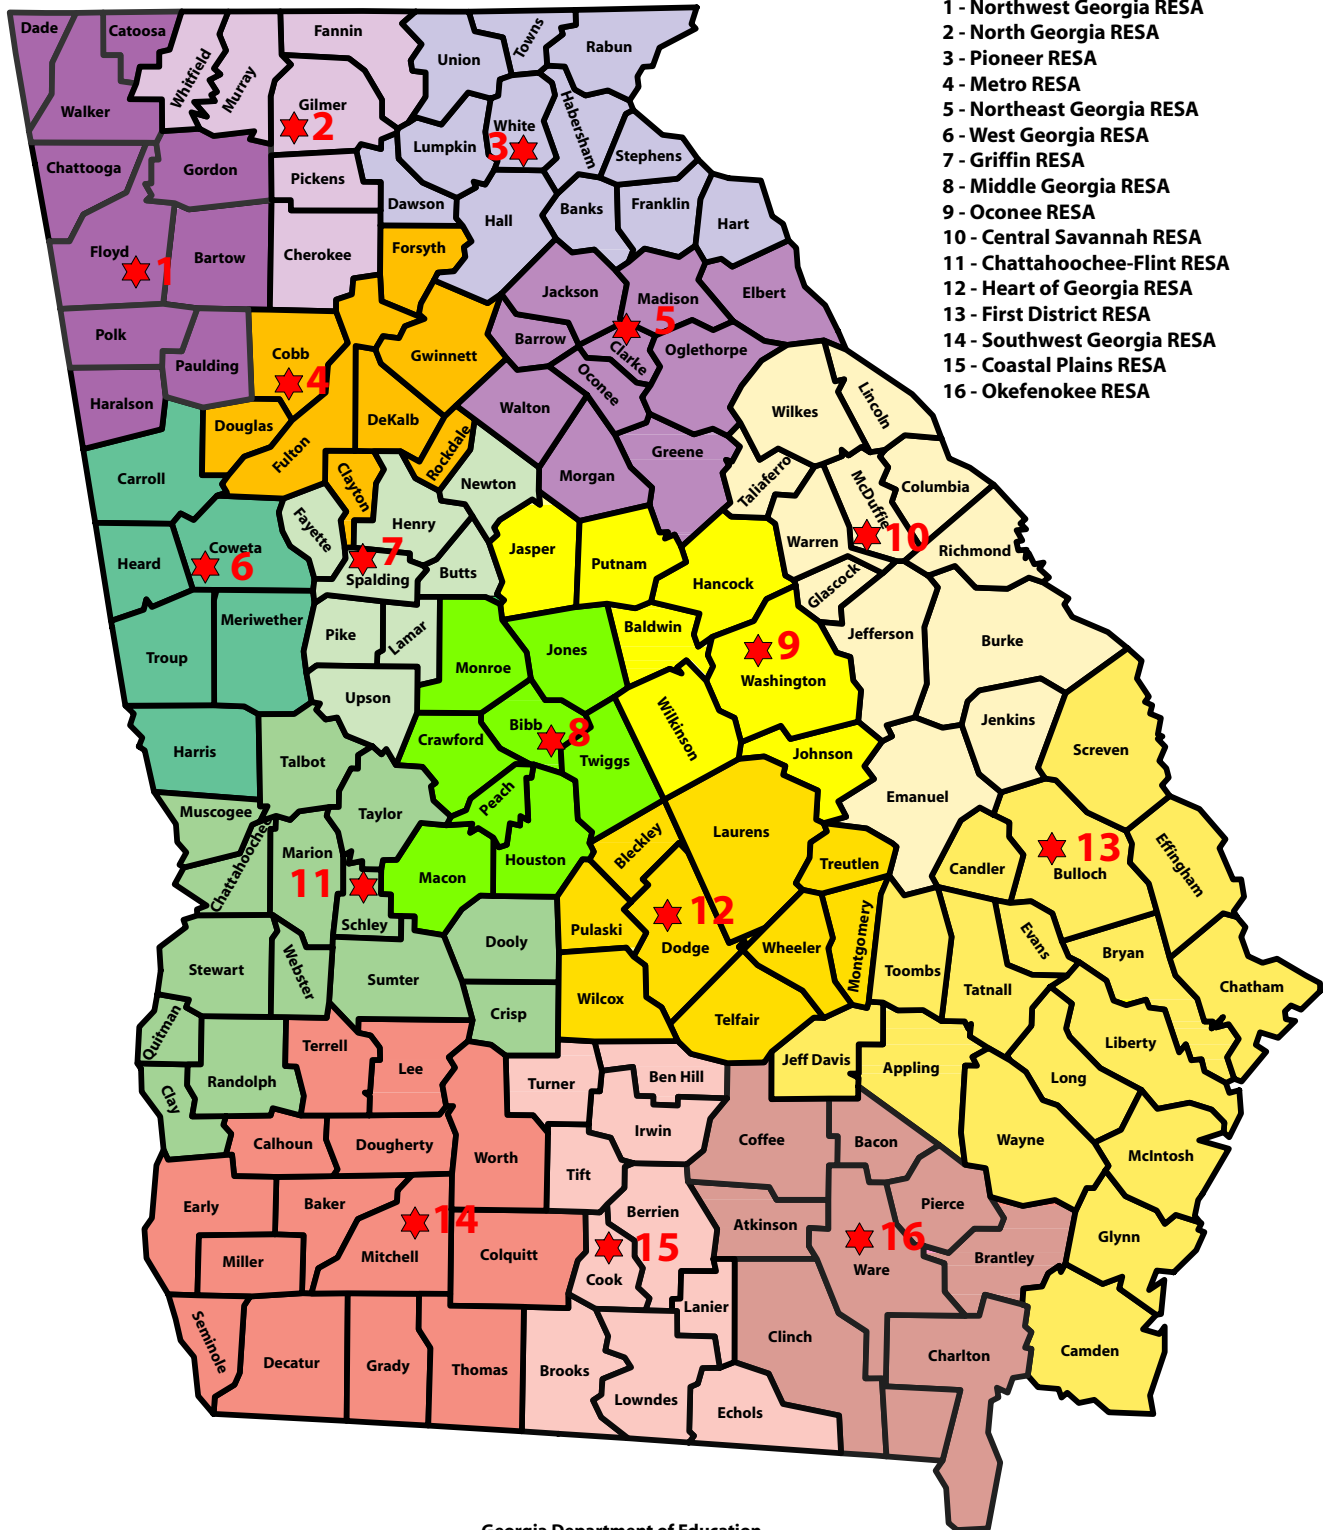

Division of School and Leader Quality

School Improvement Regions with RESAs

- 1 - Northwest Georgia RESA
- 2 - North Georgia RESA
- 3 - Pioneer RESA
- 4 - Metro RESA
- 5 - Northeast Georgia RESA
- 6 - West Georgia RESA
- 7 - Griffin RESA
- 8 - Middle Georgia RESA
- 9 - Oconee RESA
- 10 - Central Savannah RESA
- 11 - Chattahoochee-Flint RESA
- 12 - Heart of Georgia RESA
- 13 - First District RESA
- 14 - Southwest Georgia RESA
- 15 - Coastal Plains RESA
- 16 - Okefenokee RESA