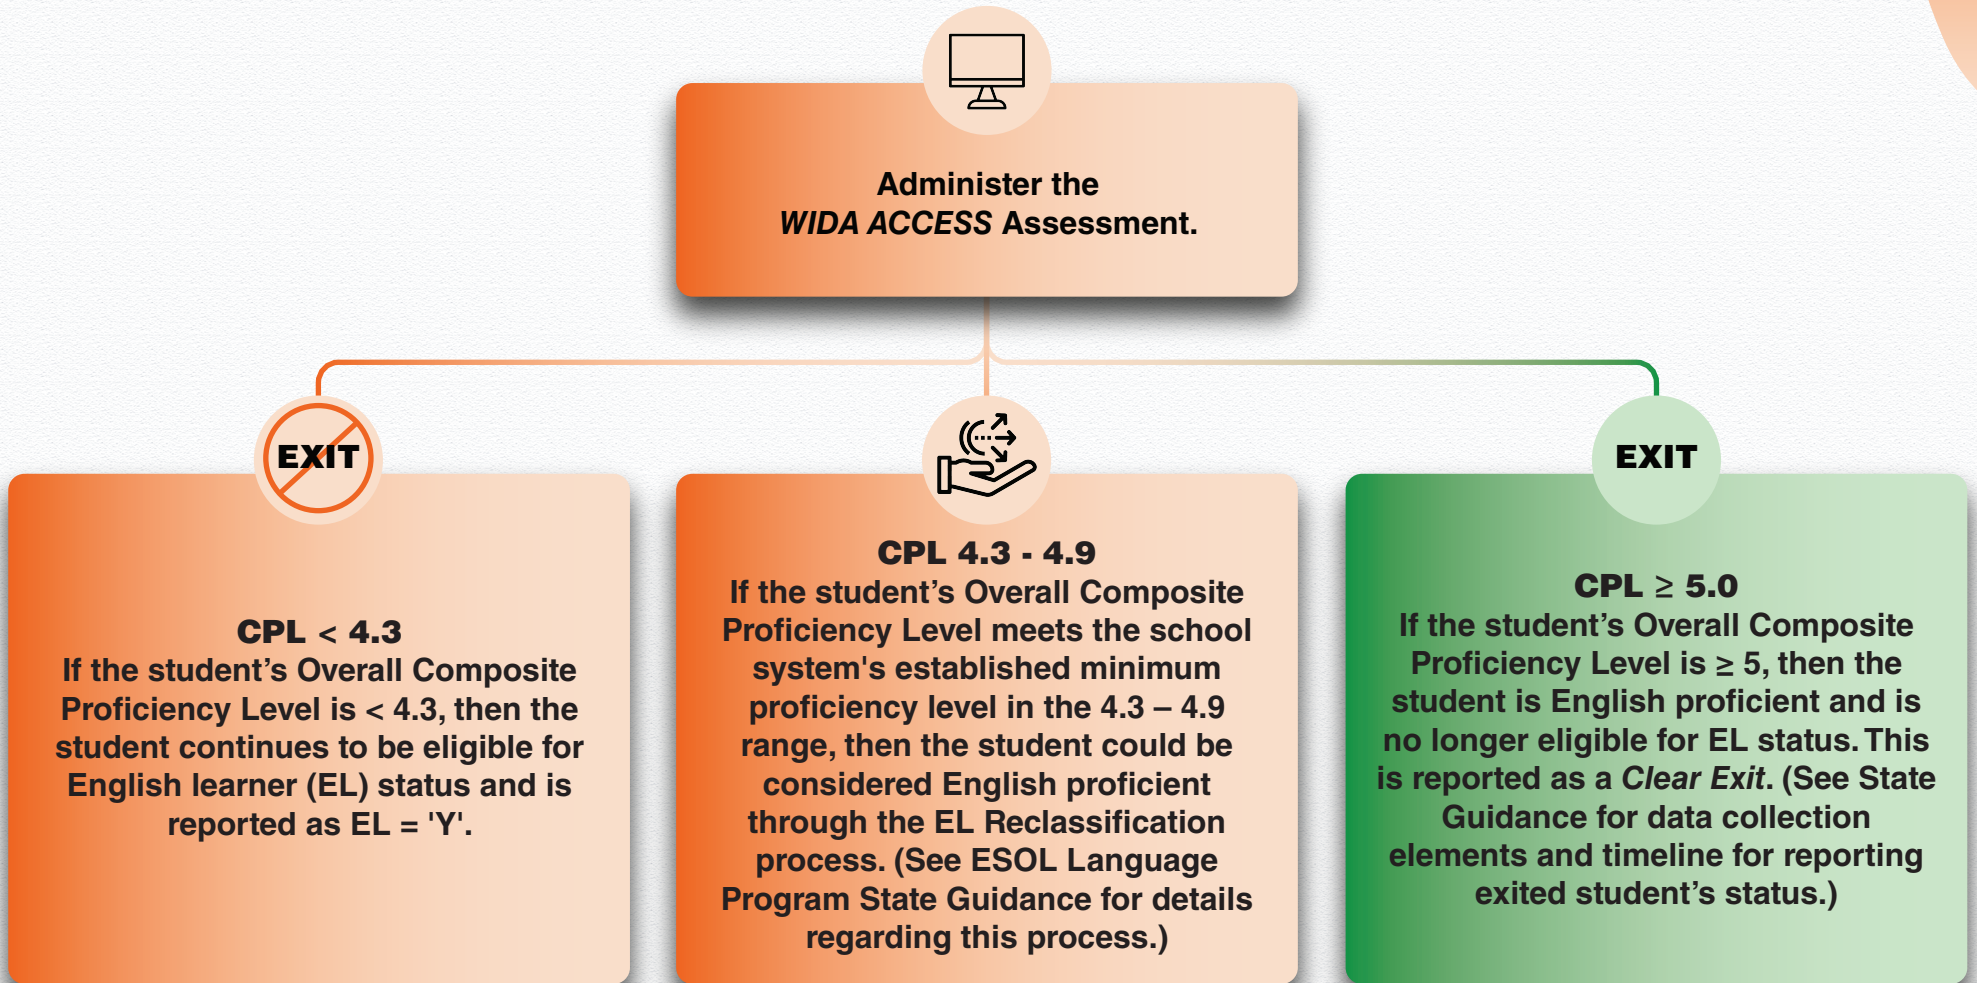

English Learner Exit Procedures

GRADES 1-12

See ESOL Language Program Resource Guide for details.