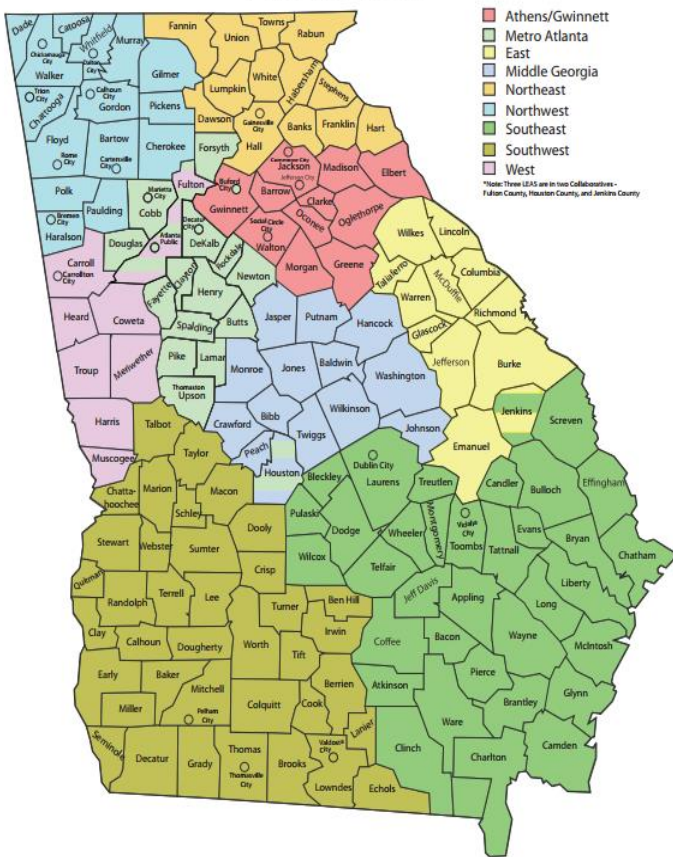

University System of Georgia (USG)

- Dr. Laveda Pullens - Laveda.pullens@usg.edu

P-20 Collaboratives

Map adopted from the Georgia Department of Education

Athens/Gwinnett P-20 Collaborative

Colleges/Universities: Georgia Gwinnett College, University of Georgia, Piedmont College

School Systems: Barrow County, Clarke County Schools, Elbert County, Greene County, Gwinnett County, Jackson County, Madison County, Morgan County, Oconee County, Oglethorpe County, Walton County, Commerce City, Jefferson City, Social Circle City