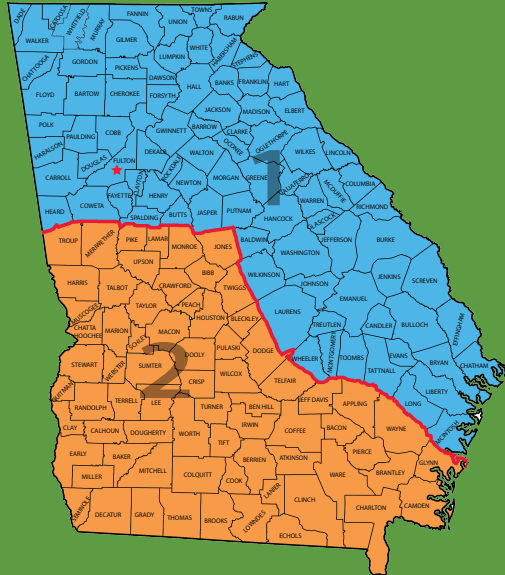

Contacta tu Oficina Regional del Programa de Educacion Migrante para mas informacion:

REGION 1

Cindell Mathis
Regional Coordinator
Region 1 MEP Office
404-491-4725
cindell.mathis@doe.k12.ga.us

Georgia Department of Education
Richard Woods, Georgia's School Superintendent
"Educating Georgia's Future"

REGION 2

Marisela Trejo
Regional Coordinator
Region 2 MEP Office
404-561-7819
marisela.trejo@doe.k12.ga.us

Georgia Migrant Education Program - Regional Service areas

Programa de Educación Migrante - Areas de Servicios Regionales