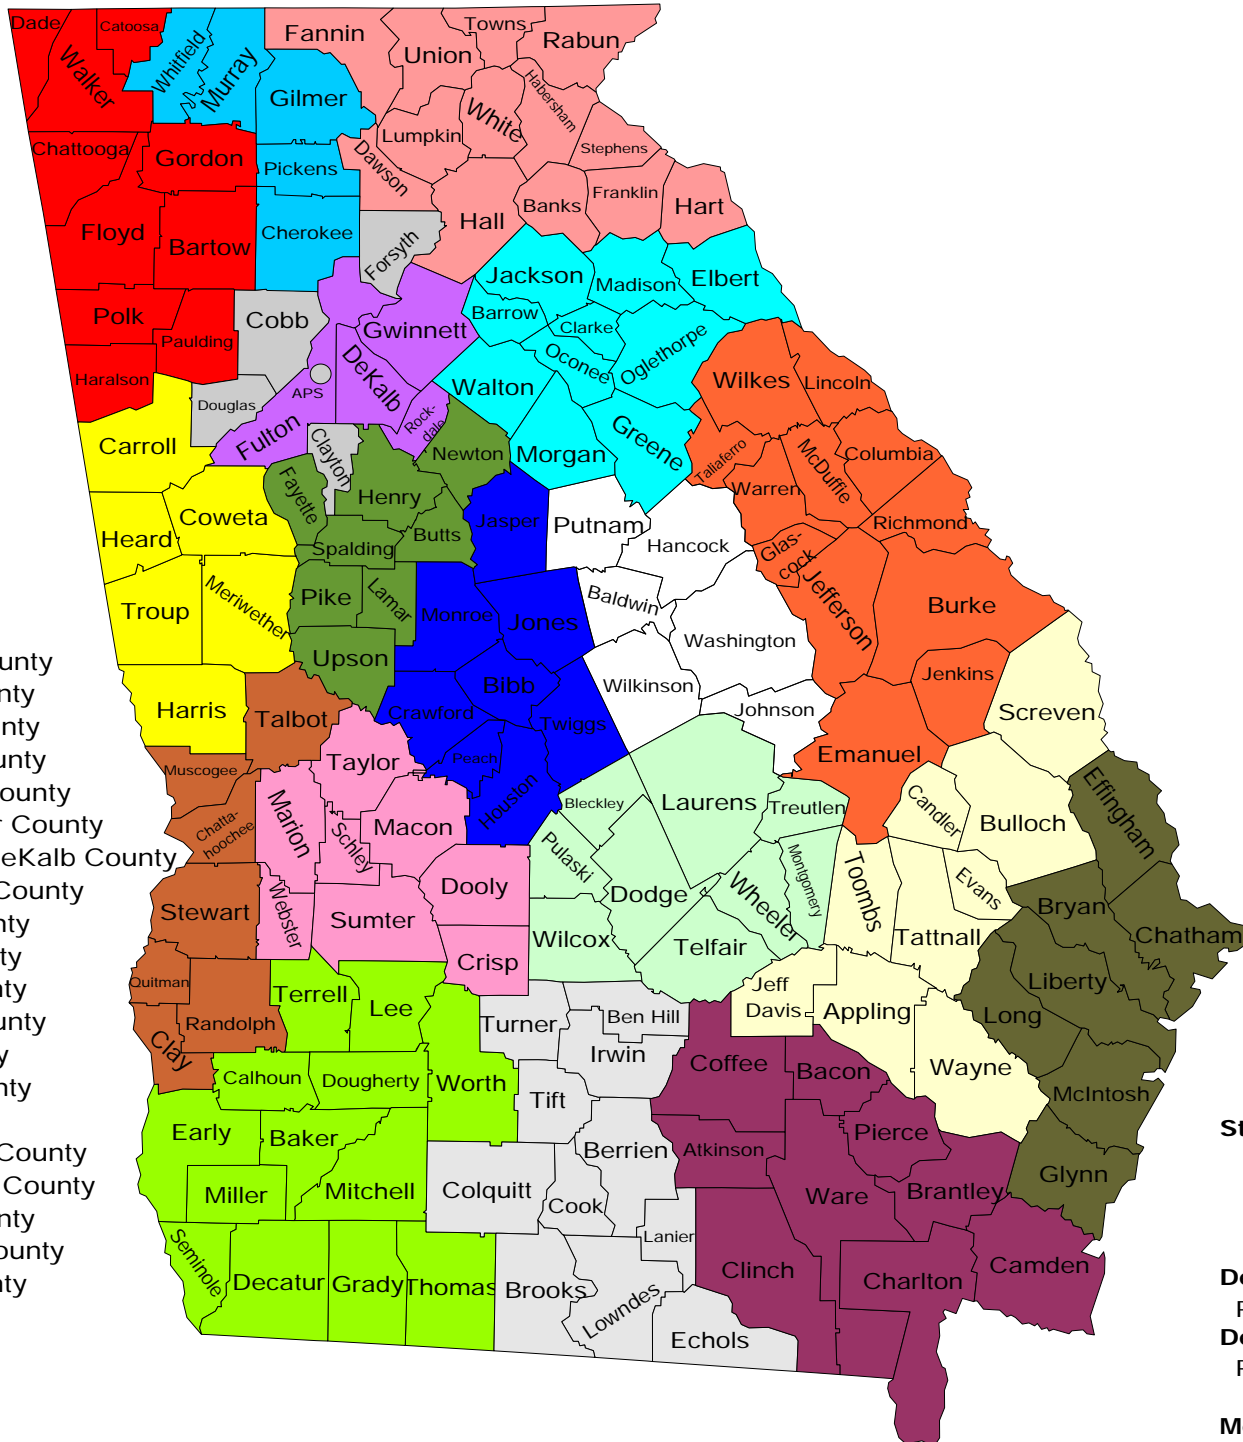

Division for Special Education Services and Supports - District Liaisons

- - 1 - Michelle Pyrlík
- - 2 - Michelle Pyrlík
- - 3 - Carla Carter
- - 4 - East - Glenda Henderson
- - 4 - West - Glenda Henderson
- - 5 - Carla Carter
- - 6 - Ron Washington
- - 7 - Jody Blakley
- - 8 - Ron Washington
- - 9 - Renita Webb
- - 10 - Renita Webb
- - 11 - Paula Gibson
- - 12 - Paula Gibson
- - 13 - Flo Bry
- - 14 - Laurie Ponsell
- - 15 - Laurie Ponsell
- - 16 - Shauwan Carter
- - 17 - Shauwan Carter
- - 18 - Belinda Tiller

- Bremen City in Haralson County
- Buford City in Gwinnett County
- Calhoun City in Gordon County
- Carrollton City in Carroll County
- Cartersville City in Bartow County
- Chickamauga City in Walker County
- City Schools of Decatur in DeKalb County
- Commerce City in Jackson County
- Dalton City in Whitfield County
- Dublin City in Laurens County
- Gainesville City in Hall County
- Jefferson City in Barrow County
- Marietta City in Cobb County
- Pelham City in Mitchell County
- Rome City in Floyd County
- Social Circle City in Walton County
- Thomasville City in Thomas County
- Trion City in Chattooga County
- Valdosta City in Lowndes County
- Vidalia City in Toombs County

Metro Charters
 Jody Blakley
 Jessie Presley