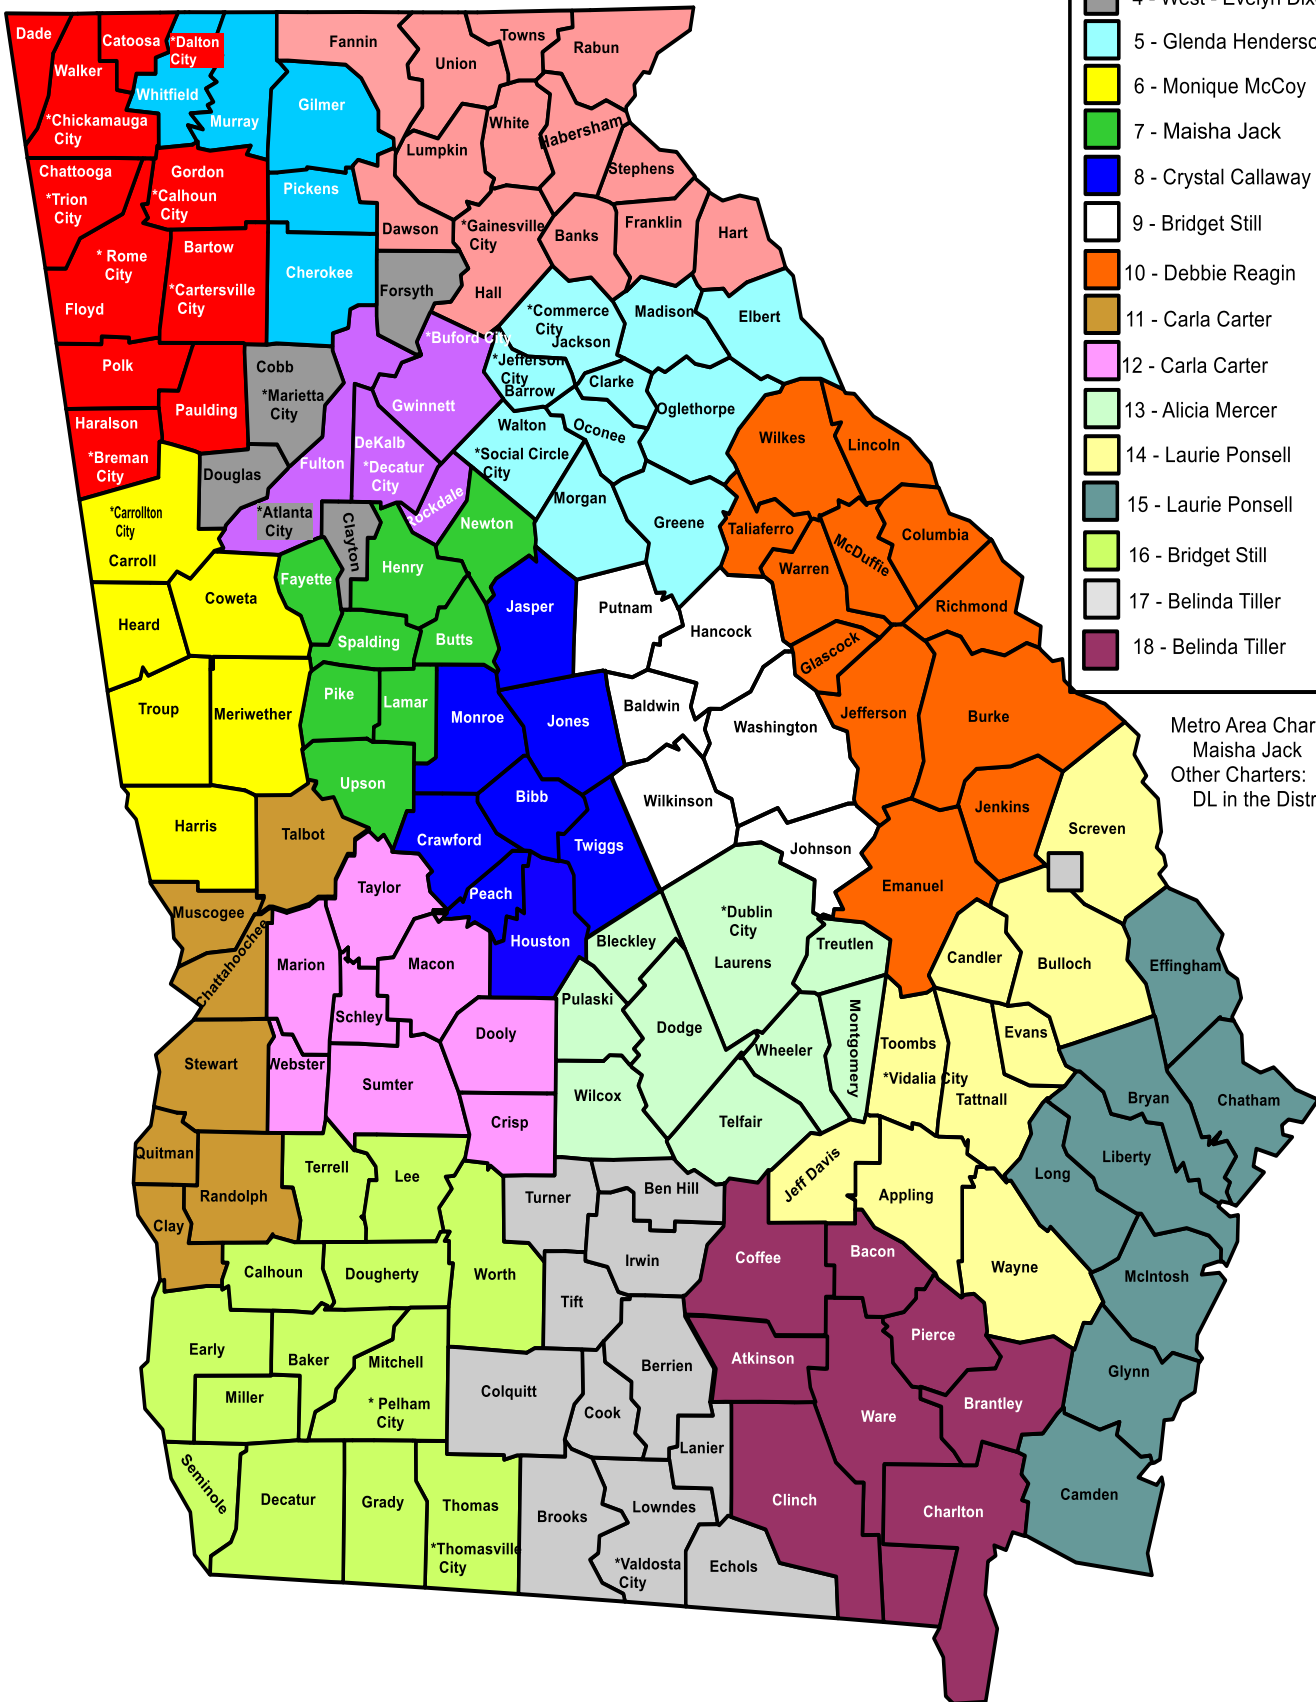

Division for Special Education Services and Supports FY 2019 District Liaisons

1 - Scott Dorsey
2 - Scott Dorsey
3 - Monique Frazier
4 - East - Evelyn Dixon
4 - West - Evelyn Dixon
5 - Glenda Henderson
6 - Monique McCoy
7 - Maisha Jack
8 - Crystal Callaway
9 - Bridget Still
10 - Debbie Reagin
11 - Carla Carter
12 - Carla Carter
13 - Alicia Mercer
14 - Laurie Ponsell
15 - Laurie Ponsell
16 - Bridget Still
17 - Belinda Tiller
18 - Belinda Tiller

Metro Area Charters:
Maisha Jack
Other Charters:
DL in the District