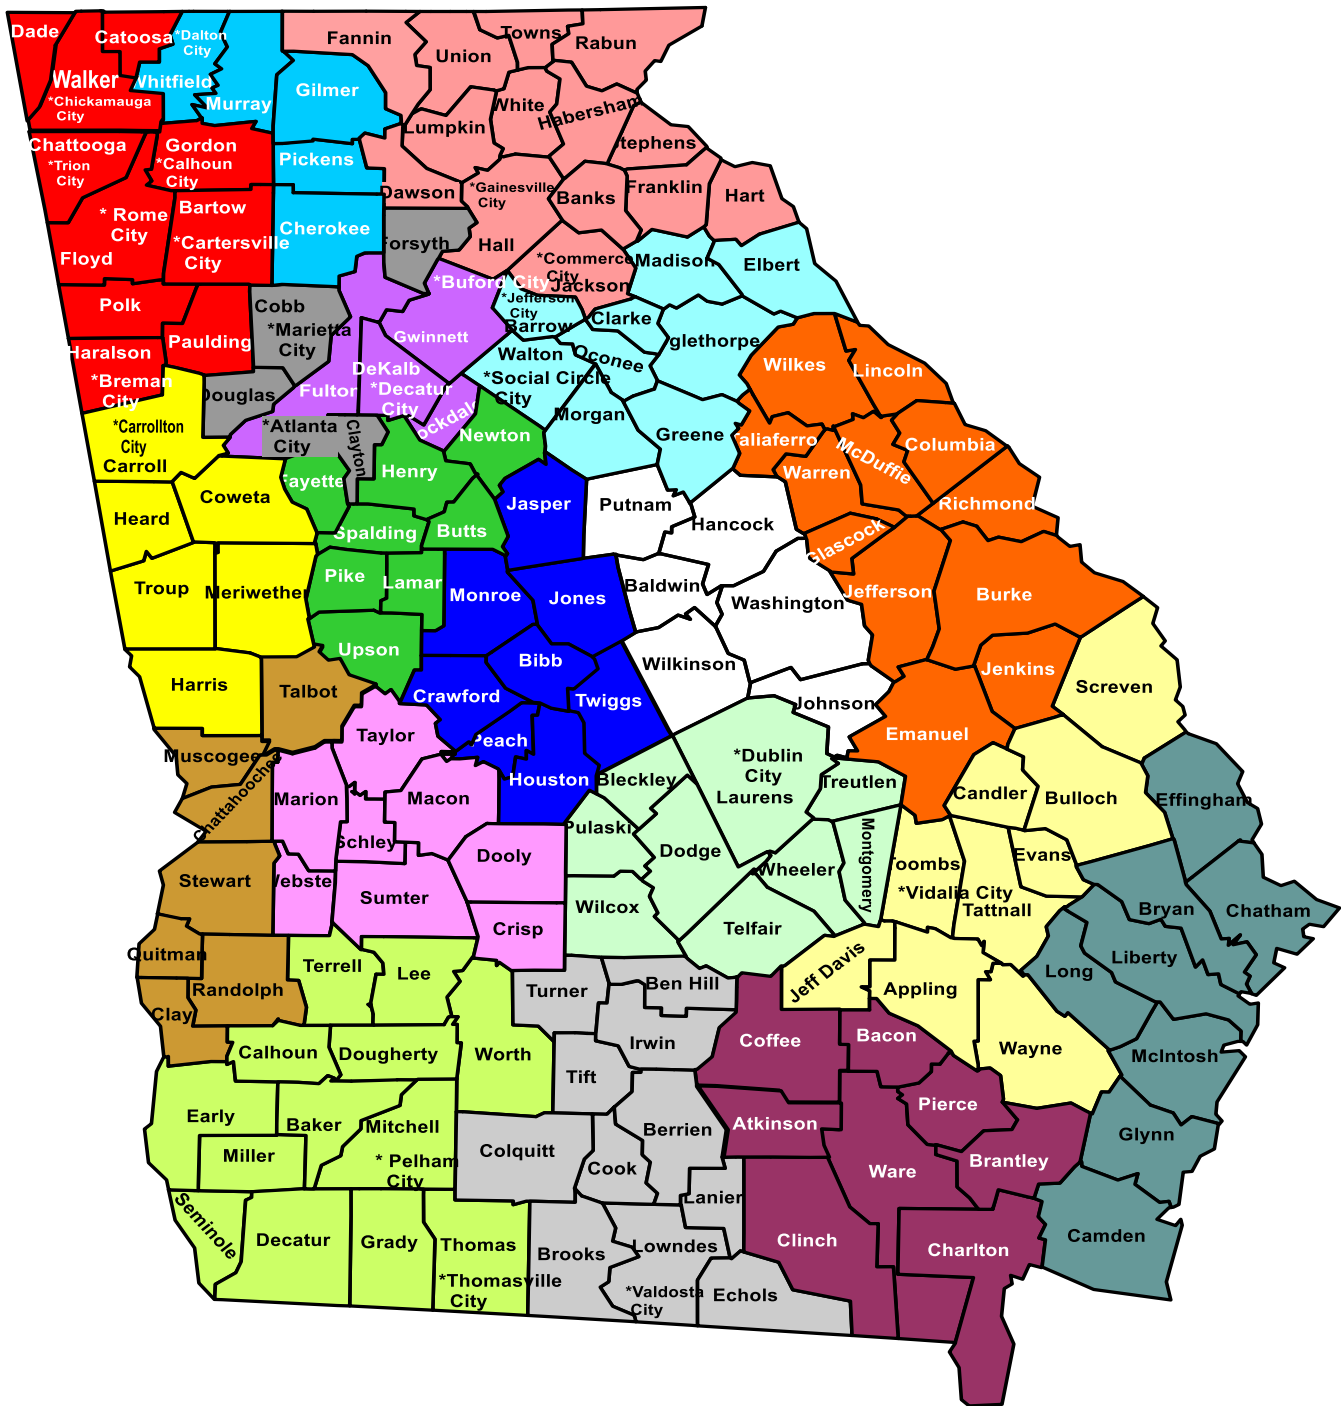

FY20 GaDOE Division for Special Education Services and Supports Georgia Learning Resources System Contacts and GaDOE District Liaisons

FY20 GaDOE Division for Special Education Services and Supports
Georgia Learning Resources System Contacts and GaDOE District Liaisons

GLRS FY20– Map Legend

 District 1, Northwest Georgia GLRS Director: Deanna Williams District Liaison: Paula Gibson	 District 10, East Georgia GLRS Director: Lisa Hill District Liaison: Maisha Jack
 District 2, North Central GLRS Director: Kelli Skinner District Liaison: Paula Gibson	 District 11, West Georgia GLRS Director: Sean Cooper District Liaison: Carla Carter
 District 3, North Georgia GLRS Director: Charity Roberts District Liaison: Monique Frazier	 District 12, West Georgia GLRS Director: Sean Cooper District Liaison: Carla Carter
 District 4, Metro East GLRS Director: Terri Jenkins District Liaison: Evelyn Dixon	 District 13, East Central GLRS Director: Terrie Young District Liaison: Alicia Mercer
 District 4, Metro West GLRS Director: Kimberly Simmons District Liaison: Evelyn Dixon	 District 14, Southeast Georgia GLRS Director: Kathleen Tootle District Liaison: Laurie Ponsell
 District 5, Northeast Georgia GLRS Director: Jennifer Brendle District Liaison: Glenda Henderson	 District 15, Coastal Area GLRS Director: Kim Bennett District Liaison: Laurie Ponsell
 District 6, West Central GLRS Director: Maria Yuran District Liaison: Monique McCoy	 District 16, Southwest Georgia GLRS Director: Kathie Rigsby District Liaison: Bridgett Still
 District 7, Metro South GLRS Director: Chanda Harris District Liaison: Debbie Reagin	 District 17, South Georgia GLRS Director: Dane Heard District Liaison: Belinda Tiller
 District 8, Middle Georgia GLRS Director: Damita James District Liaison: Ron Washington	 District 18, South Central GLRS Director: Dana Robbins District Liaison: Belinda Tiller