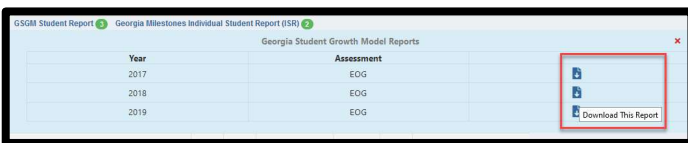

3. Click **Download This Report icon** to download a PDF version of the corresponding year's GSGM Report.