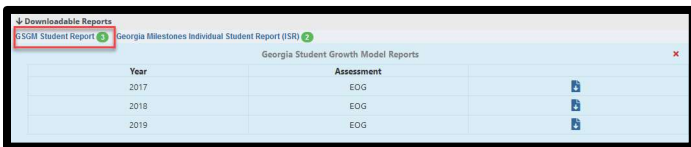

2. Click **GSGM Student Report** link to display the yearly GSGM Reports.