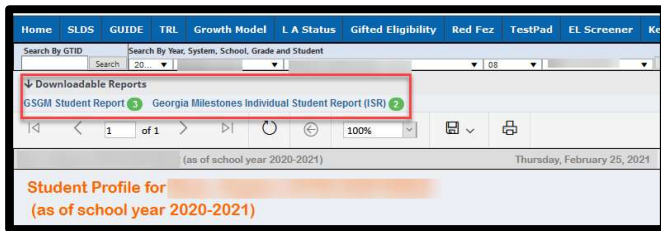

## Locating the GSGM/ISM Links on Student Profile Page

1. The **Student Growth Model Report(GSGM) and Individual Student Report(ISR)** can be accessed through the Downloadable Report section on a Student Profile page.