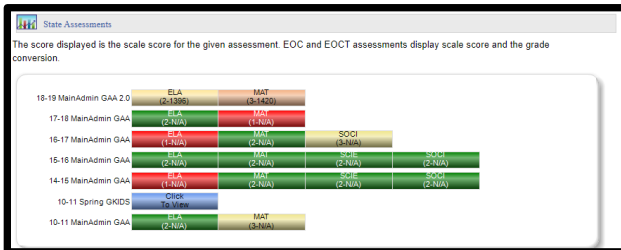

GAA Data

GAA (Georgia Alternate Assessment)– Details from the Student Profile Page

1. On the Student Profile page, scroll down to the **State Assessment** section to find GAA data.

2. Hover over the **Achievement** color band to see a pop-up display of the level of achievement. Click the color band to access a detailed report about the student's achievement.

3. The report may include data comparing results from previous years' GAA assessments.

Student Year	Grade Level	Administration	Admin Group	Score	Measure	Value
2017 - 2018	07	MainAdmin	Main	1395	State Score	1395
					Advancement/Progress	2
					Content	3
					Family In Standard	2
					Advancement/Progress	2
					Content	3
					Family In Standard	2
					Advancement/Progress	2
					Content	3
					Family In Standard	2
2016 - 2017	05	MainAdmin	Main	1395	State Score	1395
					Advancement/Progress	1
					Content	2
					Family In Standard	2
					Advancement/Progress	1
					Content	2

4. The student's scale score is displayed as a **hyperlink**. Click to display a chart that compares that student's achievement to that of the classroom, school, district and/or state.

5. the **Legend** is below all **State Assessment** results. It includes the most recent GAA 2.0 data legend as well as previous years' GAA results.