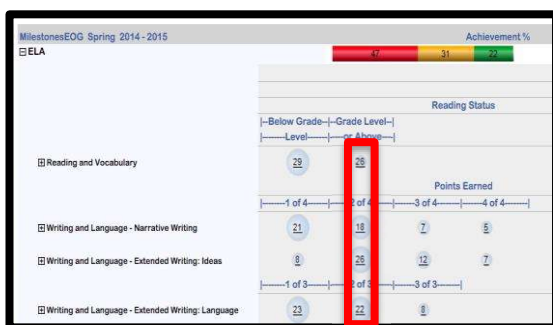

## EOG/EOC Domain Level Data from the Teacher Homepage

1. Log into SLDS to access the Teacher Homepage. Click the **Domain Level Reports** tile.

2. This screen shows performance in each domain that is tested for a particular subject test. Click the **plus sign (+)** next to the Milestones EOG/EOC subject tests to view the grade levels available. Click the **plus sign (+)** next to the grade level to view domain level data.

3. The students are separated into groups based on their performance in each domain. Click the **number inside the bubble** to see a list of students within the selected category.

4. A list of the students within the selected category for a specific domain will display. Click a **student's name** to go to the Student Profile Page.