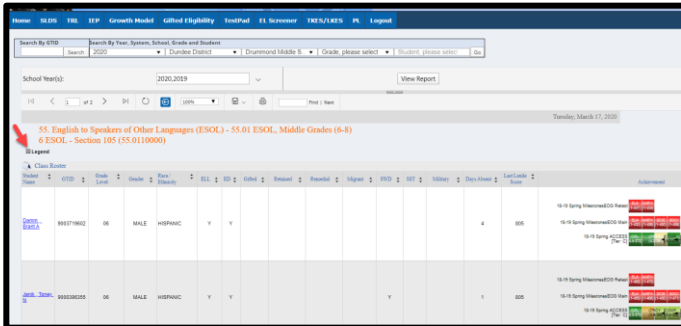

Student Roster - Achievement Column Legend

1. All Assessment results displayed in the Achievement column of the Student Rosters are color-coded. Each assessment can have a different color-code depending on what type of assessment was taken. Use the Legend feature at the top of the student roster page to get an explanation of the various assessment colors. The legend is collapsed when the page loads. Click the **+ symbol next to the word Legend** to expand the legend and view.

2. In addition to being color-coded, each test result box displays the subject of the assessment, the achievement level, and the scale score that the student achieved on the assessment. Only assessments that the student has taken in the currently filtered years will be displayed.