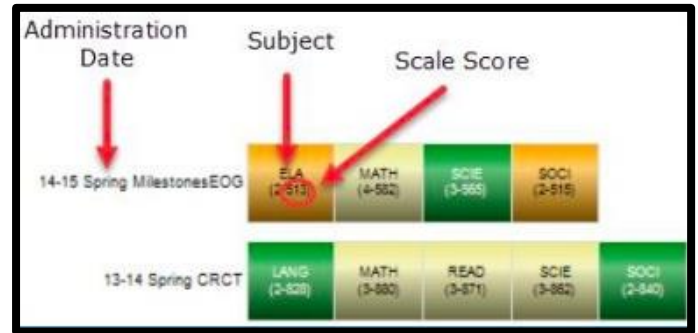

Student Roster - Achievement Column Legend

1. All Assessment results displayed in the Achievement column of the Student Rosters are color-coded. Each assessment can have a different color-code depending on what type of assessment was taken. Use the Legend feature at the top of the student roster page to get an explanation of the various assessment colors. The legend is collapsed when the page loads. Click the **+ symbol next to the word Legend** to expand the legend and view.

2. In addition to being color-coded, each test result box displays the subject of the assessment, the achievement level, and the scale score that the student achieved on the assessment. Only assessments that the student has taken in the currently filtered years will be displayed.