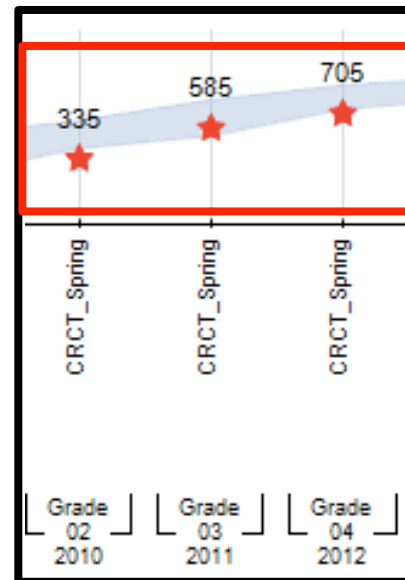

## Reading the Stretch Lexile Chart on the Student Profile Report

- Any available Lexile levels from state ELA EOG, Reading CRCT, 9<sup>th</sup> Grade Literature and/or American Literature EOC/EOCT are available on Student Profile Report on the **Stretch Lexile Chart**, located below Demographics and Attendance.

- The chart shows the stretch Lexile range (between the 25<sup>th</sup> and 75<sup>th</sup> percentile) established for each grade level.

- The bottom of the blue band represents the 25<sup>th</sup> percentile of Lexile, while the top of the blue band represents the 75<sup>th</sup> percentile of Lexile.

- The student's Lexile level from each assessment is displayed with a red star.

For more information on Lexiles, see *Lexile Scores* and *Lexile Scores Additional Information 5 Step* documents.