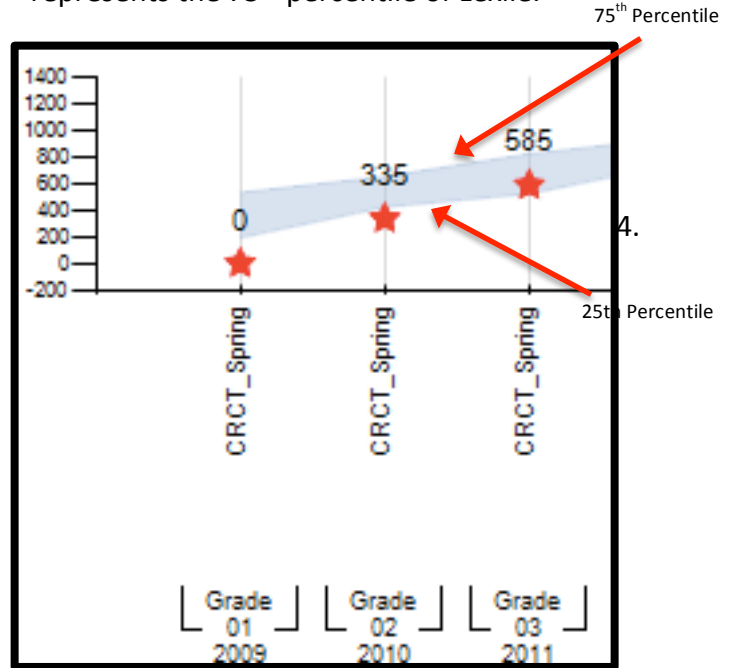

## Reading the Stretch Lexile Chart on the Student Profile Report

- Any available Lexile levels from state ELA EOG, Reading CRCT, 9<sup>th</sup> Grade Literature and/or American Literature EOC/EOCT are available on Student Profile Report on the **Stretch Lexile Chart**, located below Demographics and Attendance.

- The chart shows the stretch Lexile range (between the 25<sup>th</sup> and 75<sup>th</sup> percentile) established for each grade level.

- The bottom of the blue band represents the 25<sup>th</sup> percentile of Lexile, while the top of the blue band represents the 75<sup>th</sup> percentile of Lexile.

- The student's Lexile level from each assessment is displayed with a red star.

For more information on Lexiles, see *Lexile Scores* and *Lexile Scores Additional Information 5 Step* documents.