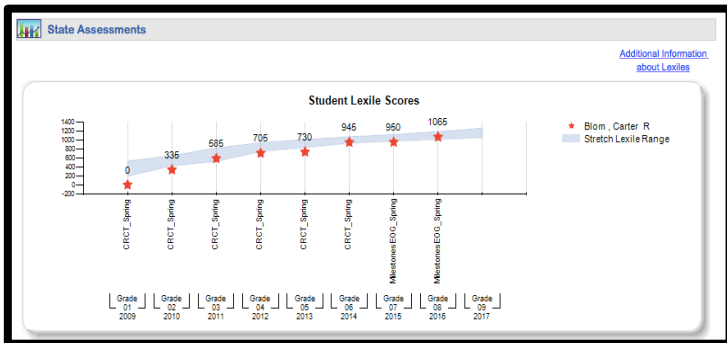

## Reading the Stretch Lexile Chart on the Student Profile Report

- Any available Lexile levels from state ELA EOG, Reading CRCT, 9<sup>th</sup> Grade Literature and/or American Literature EOC/EOCT are available on Student Profile Report on the **Stretch Lexile Chart**, located below Demographics and Attendance.

- The chart shows the stretch Lexile range (between the 25<sup>th</sup> and 75<sup>th</sup> percentile) established for each grade level.

- The bottom of the blue band represents the 25<sup>th</sup> percentile of Lexile, while the top of the blue band represents the 75<sup>th</sup> percentile of Lexile.

- The student's Lexile level from each assessment is displayed with a red star.

For more information on Lexiles, see *Lexile Scores* and *Lexile Scores Additional Information 5 Step* documents.