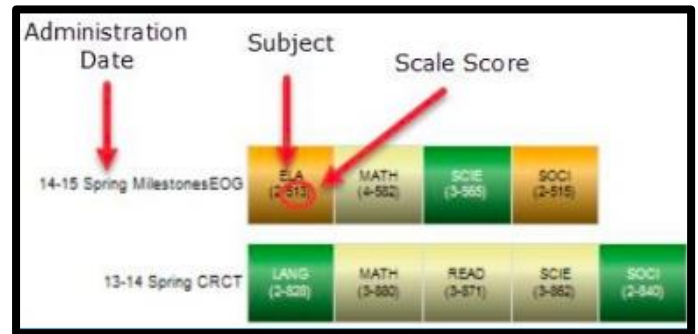

Student Roster - Achievement Column Legend

1. The test result boxes in the **Achievement** column of the **Student Roster** are color-coded according to the legend at the top of the student roster. The legend will be collapsed when the page loads. Click the **+** symbol next to the word Legend to expand the legend and view.

2. In addition to being color-coded, each test result box displays the subject of the assessment, the achievement level, and the scale score that the student achieved on the assessment. Only assessments that the student has taken in the currently filtered years will be displayed.

Note: EOCT test result boxes display the scale score AND the grade conversion.