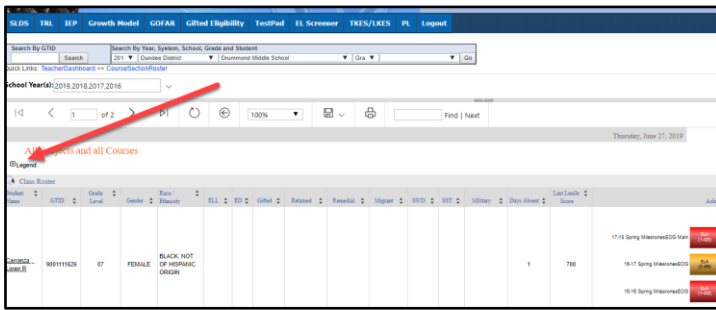

Student Roster - Achievement Column Legend

1. The test result boxes in the **Achievement** column of the **Student Roster** are color-coded according to the legend at the top of the student roster. The legend will be collapsed when the page loads. Click the **+** symbol next to the word Legend to expand the legend and view.

2. In addition to being color-coded, each test result box displays the subject of the assessment, the achievement level, and the scale score that the student achieved on the assessment. Only assessments that the student has taken in the currently filtered years will be displayed.