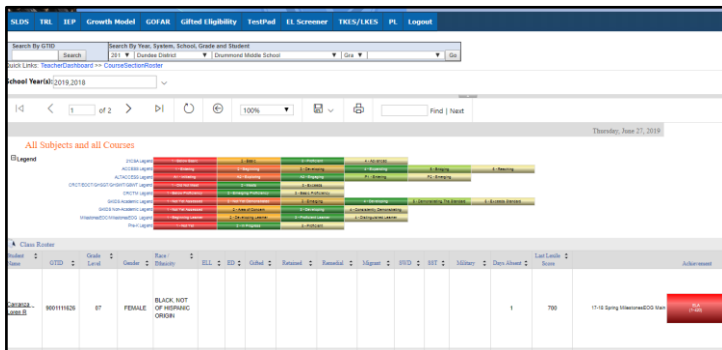

Student Roster - Achievement Column Legend

1. The test result boxes in the **Achievement** column of the **Student Roster** are color-coded according to the legend at the top of the student roster. The legend will be collapsed when the page loads. Click the **+** symbol next to the word Legend to expand the legend and view.

2. In addition to being color-coded, each test result box displays the subject of the assessment, the achievement level, and the scale score that the student achieved on the assessment. Only assessments that the student has taken in the currently filtered years will be displayed.

Note: EOCT test result boxes display the scale score AND the grade conversion.