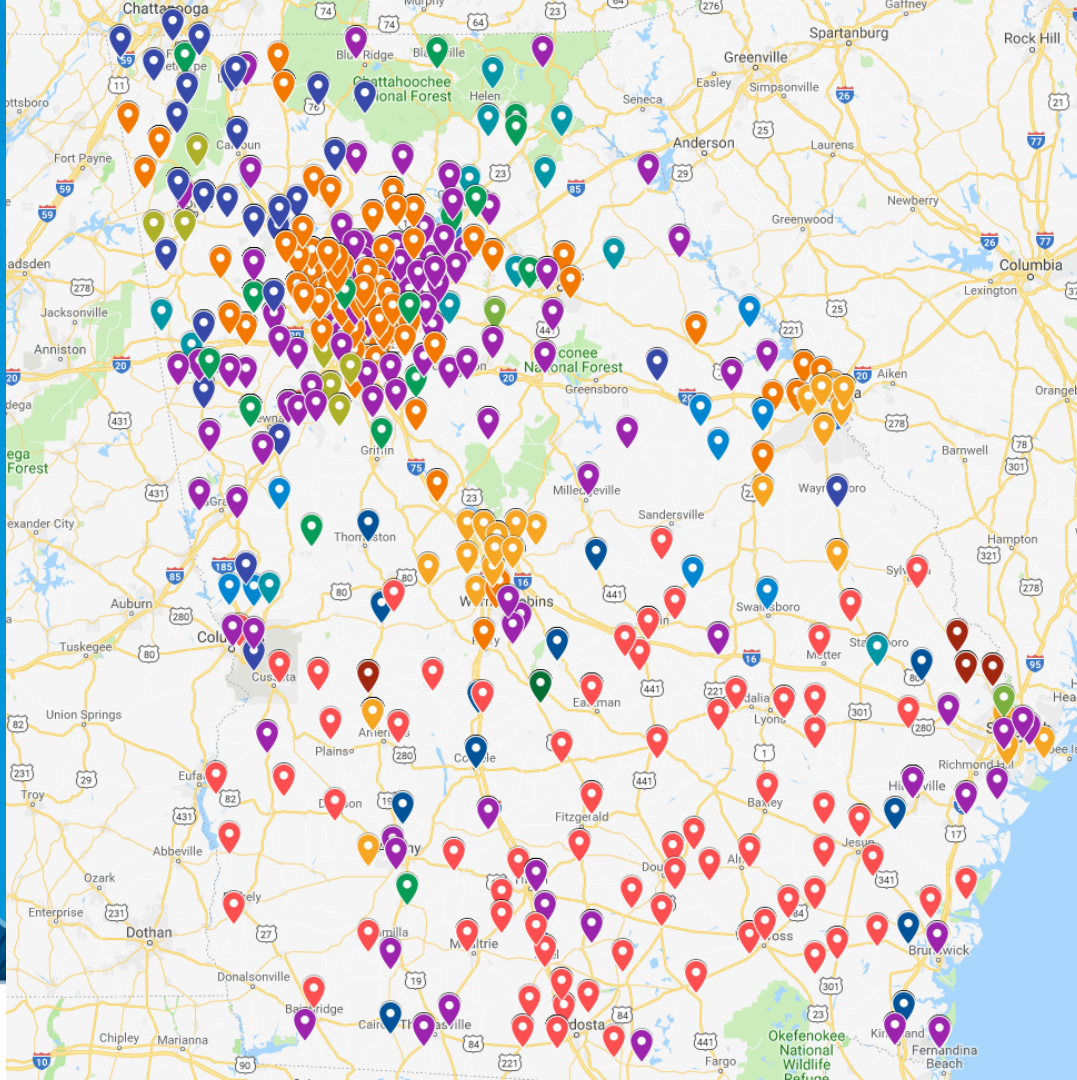

Statewide Education Outreach

*To request PD,
education@gpb.org*