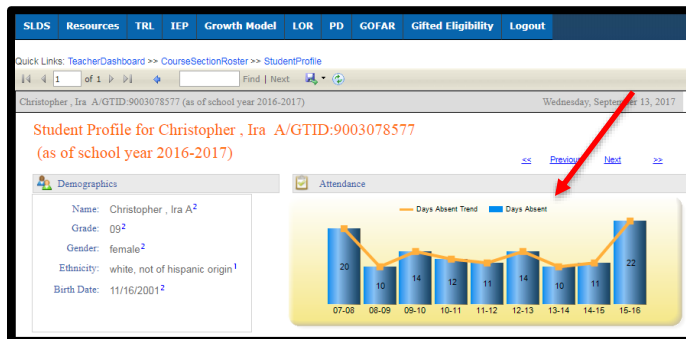

Student Profile Page

Attendance

1. In SLDS open up a Student Profile report. If you are not familiar with how to access the Student Profile report, click the link below for instructions "[Accessing the Student Profile Page in SLDS](#)".

2. The Attendance section of the Student Profile is read-only and cannot be clicked to provide additional data.

3. The Attendance chart displays a line graph of the student's accrued Georgia public school absences for each school year, beginning with the 2006-2007 school year. This allows the teacher to observe the trend in the student's attendance each year. This graph can be an important tool at parent conference.